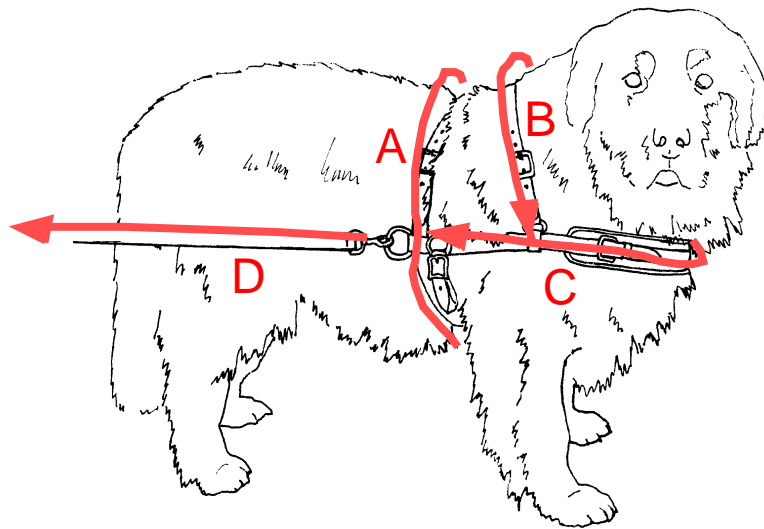

DOG HARNESS MEASUREMENT CHART

Please give measurements in inches

© Ride and Drive 2000

Customer's Name			
Name of dog		Breed & height	
A	Circumference around girth		
B	Measurement over shoulders to breastcollar height		
C	Breastcollar - from girth around chest to girth		
D	Trace length		
Colour of leather - black / dark havana / nut brown			
Fittings - brass / nickel			
Fittings required on vehicle end of traces			
Further notes/requirements			

Please return this measurement chart to :

Ride and Drive, Greenwood, Smallfield Road, Horne, Surrey, RH6 9JP, England

or fax to +44 (0) 1342 844452